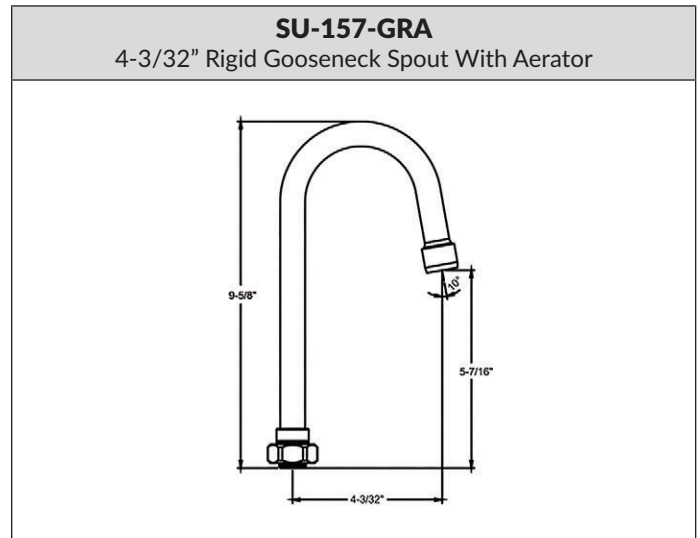

KITCHEN / BATHROOM HANDLE CONFIGURATION OPTIONS