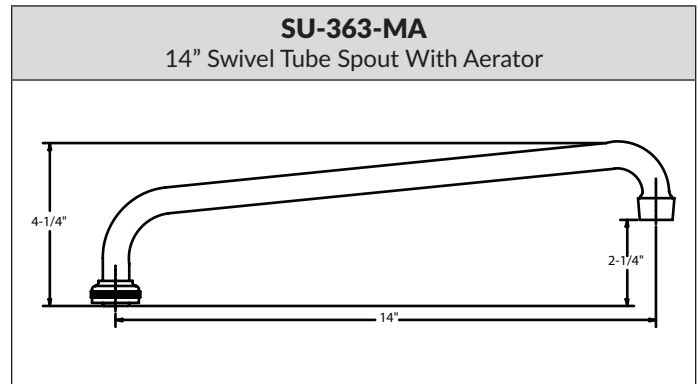

KITCHEN / BATHROOM HANDLE CONFIGURATION OPTIONS

KITCHEN / BATHROOM HANDLE CONFIGURATION OPTIONS

CS-22002

4-3/32" Combo Rigid/Swivel Gooseneck Spout With Aerator

CS-22003

5-1/2" Combo Rigid/Swivel Gooseneck Spout With Aerator