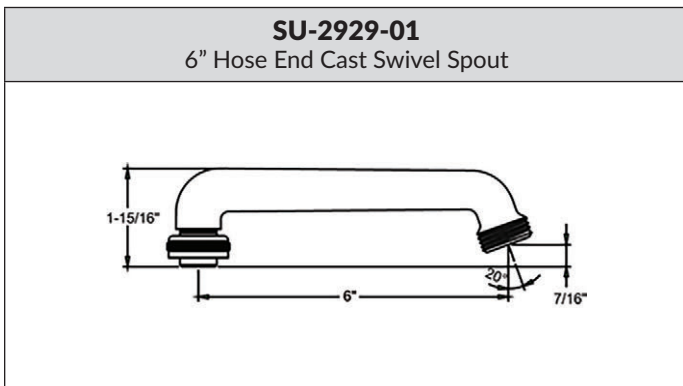

KITCHEN / BATHROOM HANDLE CONFIGURATION OPTIONS

KITCHEN / BATHROOM HANDLE CONFIGURATION OPTIONS

CS-22002

4-3/32" Combo Rigid/Swivel Gooseneck Spout With Aerator

CS-22003

5-1/2" Combo Rigid/Swivel Gooseneck Spout With Aerator