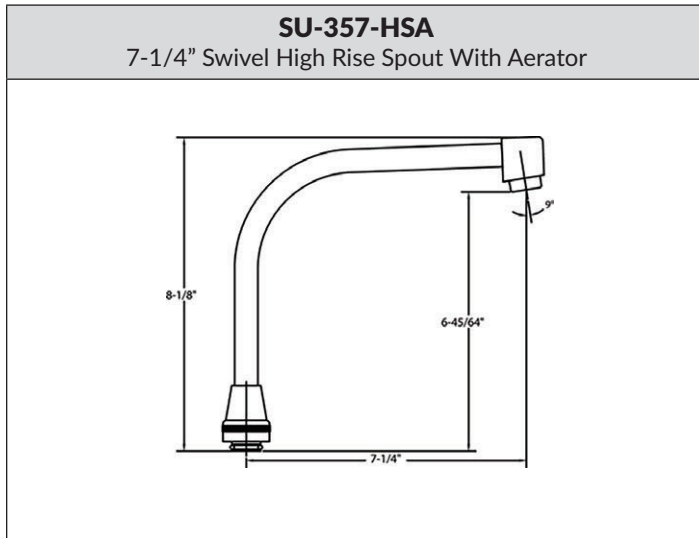

KITCHEN / BATHROOM HANDLE CONFIGURATION OPTIONS