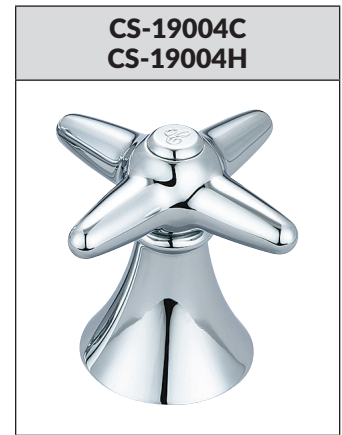

KITCHEN / BATHROOM HANDLE CONFIGURATION OPTIONS