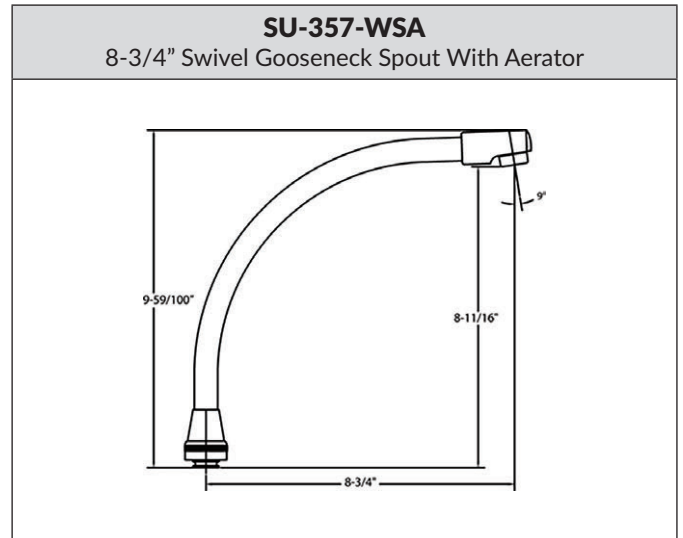

KITCHEN / BATHROOM HANDLE CONFIGURATION OPTIONS