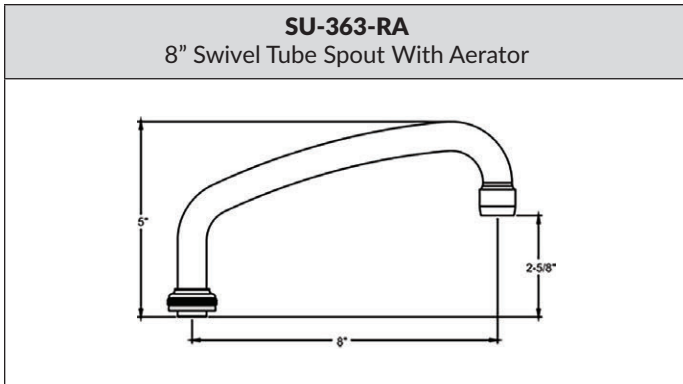

KITCHEN / BATHROOM HANDLE CONFIGURATION OPTIONS

KITCHEN / BATHROOM HANDLE CONFIGURATION OPTIONS

CS-22002

4-3/32" Combo Rigid/Swivel Gooseneck Spout With Aerator

CS-22003

5-1/2" Combo Rigid/Swivel Gooseneck Spout With Aerator