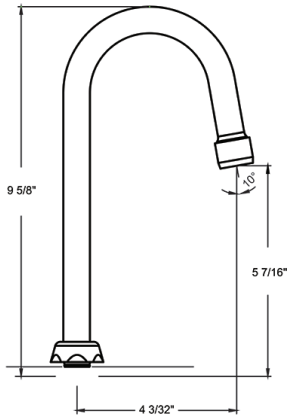

KITCHEN / BATHROOM HANDLE CONFIGURATION OPTIONS

CS-22002

4-3/32" Combo Rigid/Swivel Gooseneck Spout With Aerator