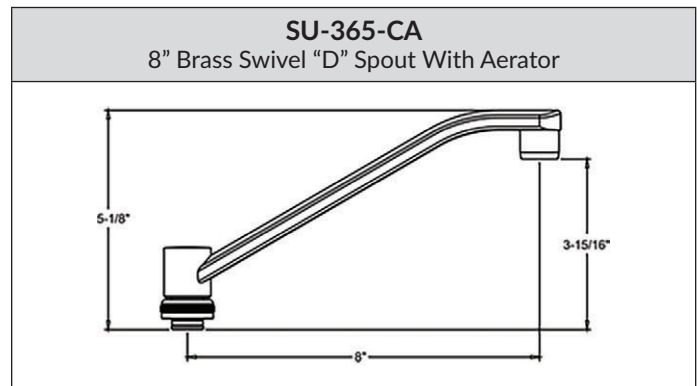

KITCHEN / BATHROOM HANDLE CONFIGURATION OPTIONS

KITCHEN / BATHROOM HANDLE CONFIGURATION OPTIONS

CS-22002

4-3/32" Combo Rigid/Swivel Gooseneck Spout With Aerator

CS-22003

5-1/2" Combo Rigid/Swivel Gooseneck Spout With Aerator