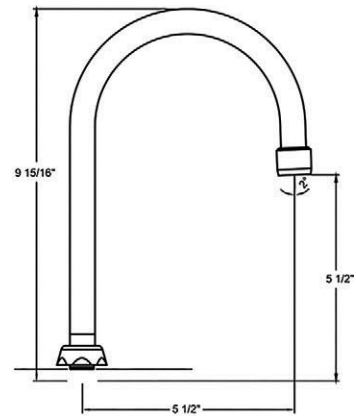

KITCHEN / BATHROOM HANDLE CONFIGURATION OPTIONS

KITCHEN / BATHROOM HANDLE CONFIGURATION OPTIONS

CS-22002

4-3/32" Combo Rigid/Swivel Gooseneck Spout With Aerator

CS-22003

5-1/2" Combo Rigid/Swivel Gooseneck Spout With Aerator