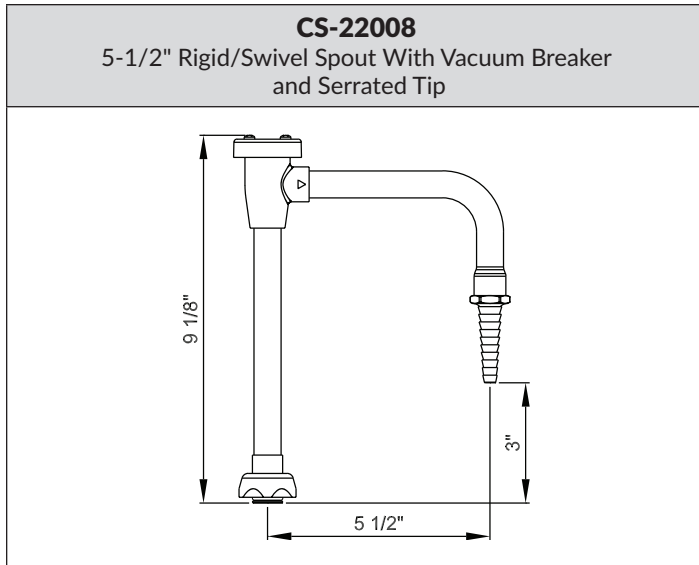

KITCHEN / BATHROOM HANDLE CONFIGURATION OPTIONS