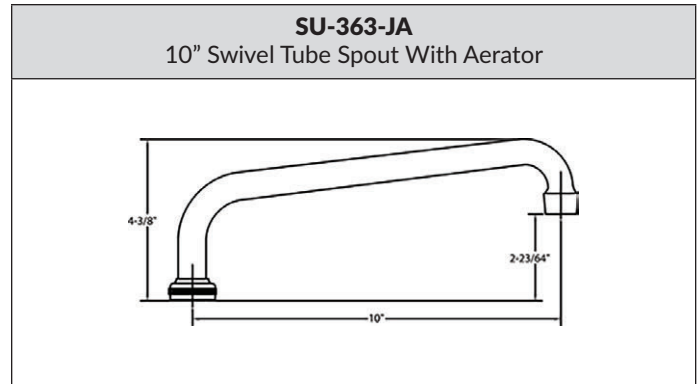

KITCHEN / BATHROOM HANDLE CONFIGURATION OPTIONS

KITCHEN / BATHROOM HANDLE CONFIGURATION OPTIONS

CS-22002

4-3/32" Combo Rigid/Swivel Gooseneck Spout With Aerator

CS-22003

5-1/2" Combo Rigid/Swivel Gooseneck Spout With Aerator