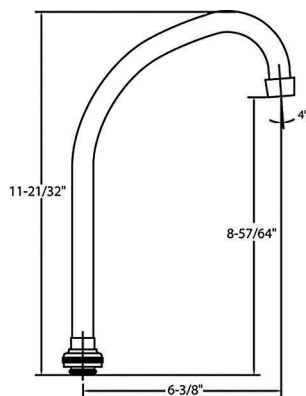

SU-257-TSA

6-3/8" Swivel Tri-Arc Gooseneck Spout With Aerator