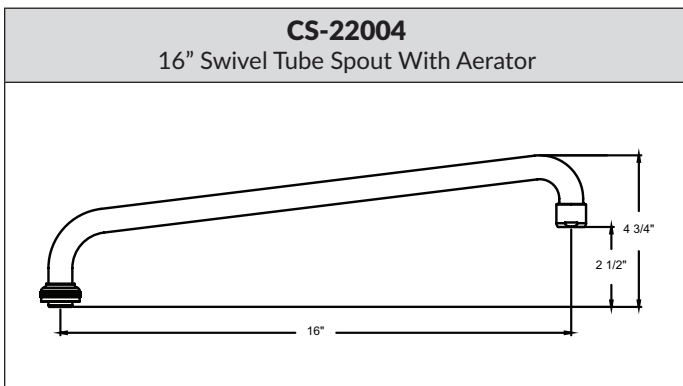

Model	List	Finish	Case
SU-2775-R-02	\$46.60	Chrome	---

0112-AL | 1-11 1/2" NPS SHANK X 1-7/8" LONG

- 1-11 1/2 NPS Shank x 1-7/8" Long

Model	List	Finish	Case
0112-AL	\$20.80	Chrome	60

KITCHEN / BATHROOM HANDLE CONFIGURATION OPTIONS