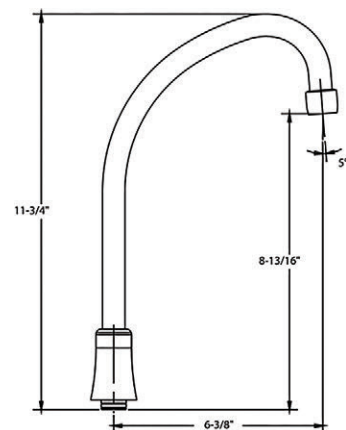

CS-22001 (TSA1)

6-3/8" Swivel Tri-Arc Gooseneck Spout With Aerator