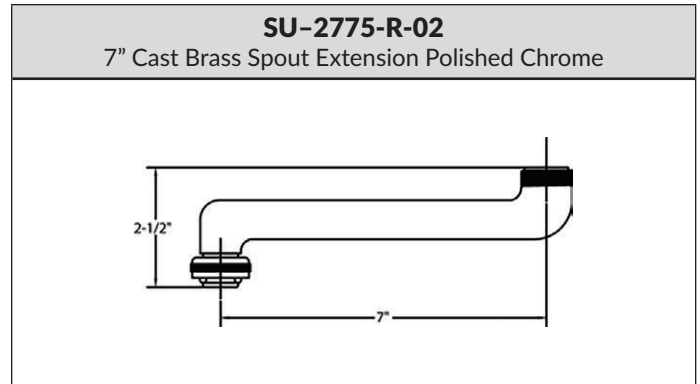

KITCHEN / BATHROOM HANDLE CONFIGURATION OPTIONS

KITCHEN / BATHROOM HANDLE CONFIGURATION OPTIONS

CS-22002

4-3/32" Combo Rigid/Swivel Gooseneck Spout With Aerator

CS-22003

5-1/2" Combo Rigid/Swivel Gooseneck Spout With Aerator