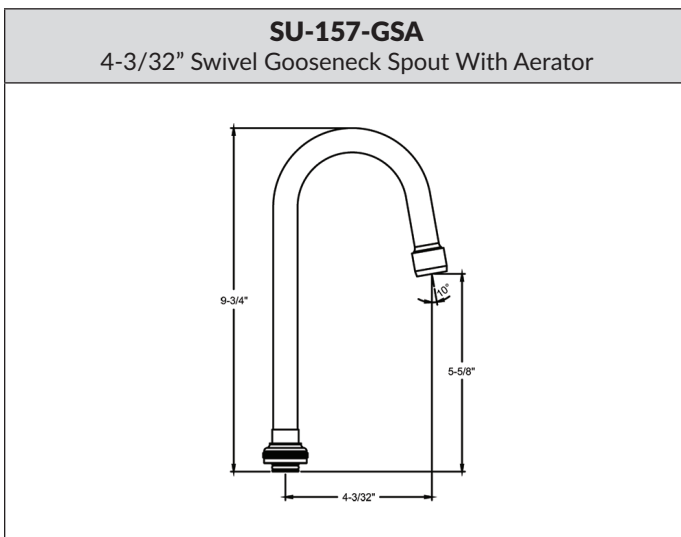

KITCHEN / BATHROOM HANDLE CONFIGURATION OPTIONS