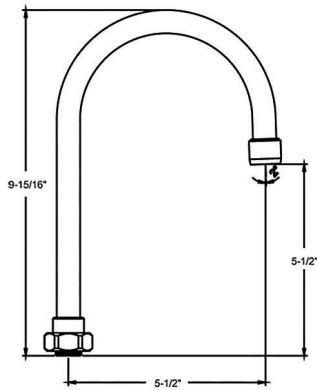

SU-157-KRA

5-1/2" Rigid Gooseneck Spout With Aerator