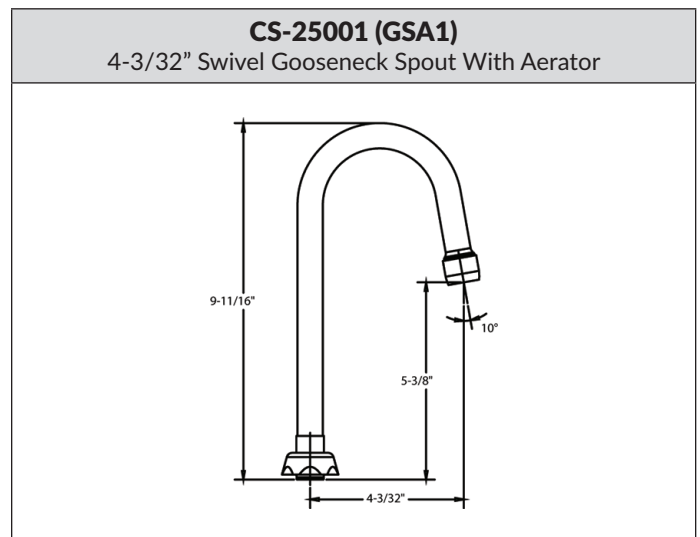

KITCHEN / BATHROOM HANDLE CONFIGURATION OPTIONS