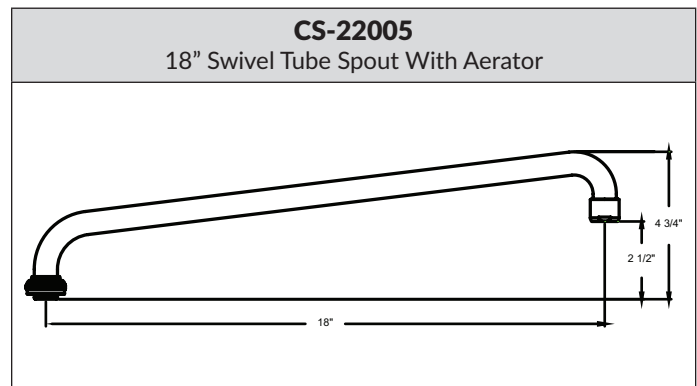

KITCHEN / BATHROOM HANDLE CONFIGURATION OPTIONS

KITCHEN / BATHROOM HANDLE CONFIGURATION OPTIONS

CS-22002

4-3/32" Combo Rigid/Swivel Gooseneck Spout With Aerator

CS-22003

5-1/2" Combo Rigid/Swivel Gooseneck Spout With Aerator