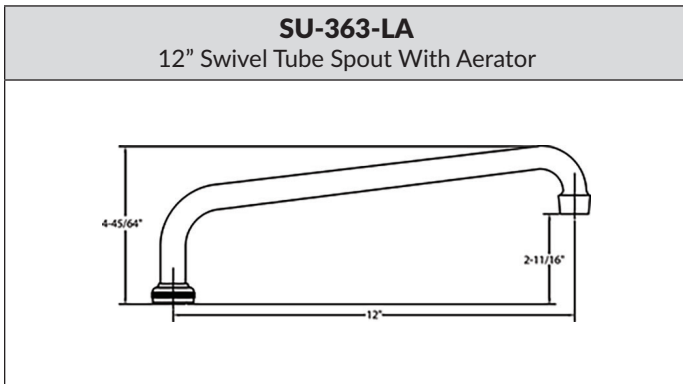

KITCHEN / BATHROOM HANDLE CONFIGURATION OPTIONS

KITCHEN / BATHROOM HANDLE CONFIGURATION OPTIONS

CS-22002

4-3/32" Combo Rigid/Swivel Gooseneck Spout With Aerator

CS-22003

5-1/2" Combo Rigid/Swivel Gooseneck Spout With Aerator