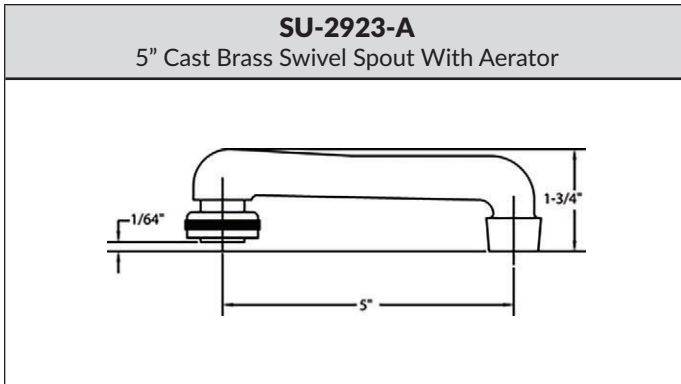

KITCHEN / BATHROOM HANDLE CONFIGURATION OPTIONS

KITCHEN / BATHROOM HANDLE CONFIGURATION OPTIONS

CS-22002

4-3/32" Combo Rigid/Swivel Gooseneck Spout With Aerator

CS-22003

5-1/2" Combo Rigid/Swivel Gooseneck Spout With Aerator