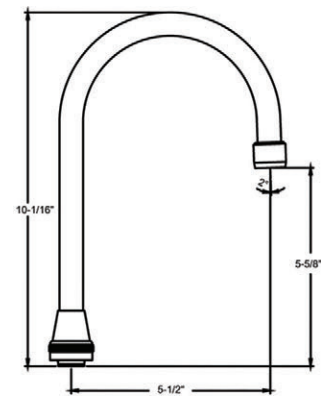

SU-157-KSA

5-1/2" Swivel Gooseneck Spout With Aerator