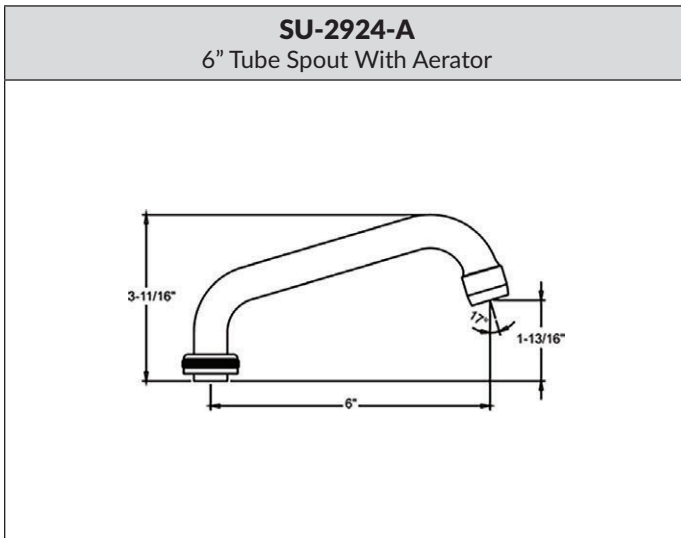

KITCHEN / BATHROOM HANDLE CONFIGURATION OPTIONS

KITCHEN / BATHROOM HANDLE CONFIGURATION OPTIONS

CS-22002

4-3/32" Combo Rigid/Swivel Gooseneck Spout With Aerator

CS-22003

5-1/2" Combo Rigid/Swivel Gooseneck Spout With Aerator