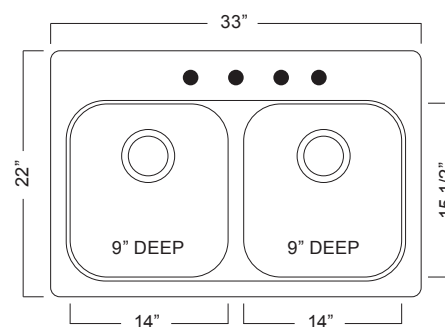

**TECTONITE® KITCHEN SINK:****Double Bowl Dual Mount Series**

- Color: Black
- Topmount or undermount installation
- Rear drain wastehole location
- 4 holes
- 36" cabinet is recommended minimum
- Limited lifetime warranty
- Installation hardware and template included
- Shipping weight: 18 lbs

**Compliance Certifications:**

IMPORTANT: Dimensions of fixtures are nominal and may vary within the range of tolerances established by ASME A112.19.3

These measurements are subject to change or cancellation. No responsibility is assumed for use of superseded or voided leaflet.